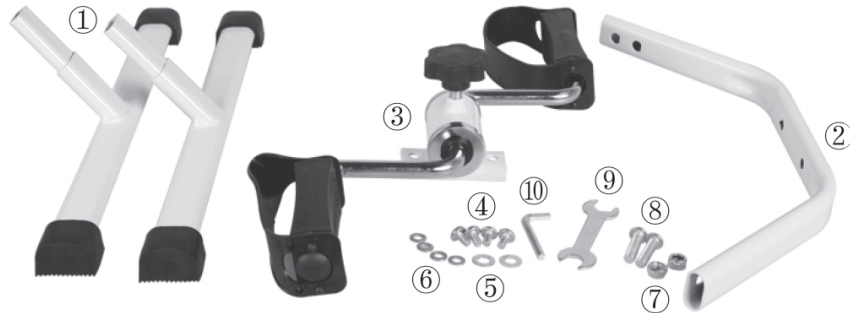

### Product Features:

- Durable steel frame with ABS bearings which between pedals
- Non-slip pedals that hold firmly in place while you exercise
- Four anti-slip rubber pads prevent sliding and protect floor included on all units.
- Adjustable tension for a wide range of resistance, can be used with hands as well as feet

### Product Description

Compact, portable design with pedal straps that give a firm grip to your feet. At the same time, it is easy to install and carry. Then this fitness equipment provides an inexpensive way to tone and build muscles at home or other places without large equipment. However, people should pay attention to the thing that the best use places are around chairs and tables.

### Product Functions

- Provide a consistent muscle motion, strengthening arm or leg muscles and keeping the joints loose.
- Can be used for shoulder or knee rehabilitation.
- Provide a highly effective, compact exercise.
- Increase strength and improve coordination.
- Provide a low level aerobic workout and stimulates circulation.

## PART LIST

Component	Qty.
1.Support leg tube	2
2.Support tube	1
3.Pedals steel tube	1
4.Little screw	4
5.Big washer	2
6.Small washer	4
7.Big screw	2
8.Nut	2
9.Wrench	1
10.Hexagonal screwdriver	1